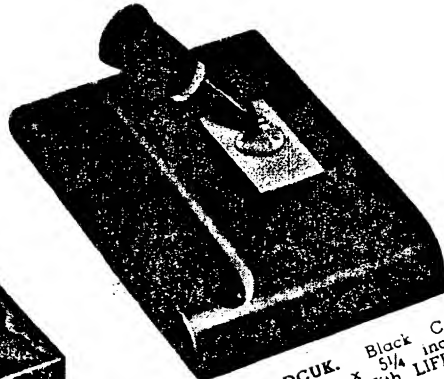

N258 BUESG. Brown Onyx. 3 1/4 x 5 inches. Gold name plate. With Brown LIFETIME Pen $12.50.

N388 ADCUK. Black Carrara. 3 1/4 x 5 1/4 inches. Gold trim. With LIFETIME Pen $12.50.

All desk sets on this page also available with AUTOGRAPH LIFETIME pens for facsimile signature engraving (see page 4) at $8.00 additional per pen.

*Trade Mark Registered U. S. Patent Office